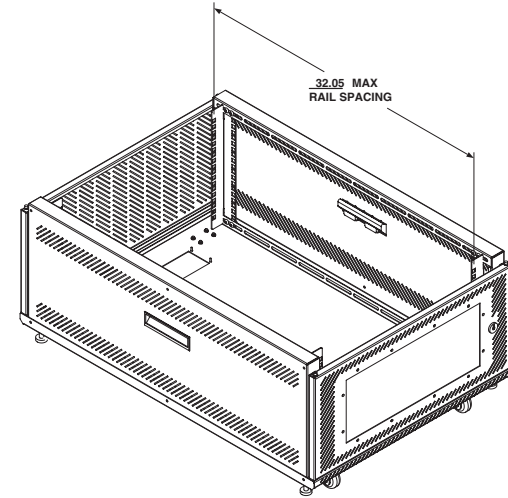

Table Top

ISOMETRIC VIEW

TOP VIEW

ISOMETRIC VIEW WITH
TOP REMOVED

LEFT SIDE VIEW

FRONT VIEW

RIGHT SIDE VIEW

BACK VIEW

SHOWN →

PART #	"A"	"B"	"C"	RACKING HEIGHT/ RACK SPACES	FINISH
TTSC051930-LVF	23.62	35.00	7.50	5.25 / 3SP (U)	PEARL WHITE OR BLACK
TTSC101930-LVF	23.62	35.00	12.75	10.5 / 6SP (U)	PEARL WHITE OR BLACK
TTSC161930-LVF	23.62	35.00	18.00	15.75 / 9SP (U)	PEARL WHITE OR BLACK
TTSC211930-LVF	23.62	35.00	23.25	21.00 / 12SP (U)	PEARL WHITE OR BLACK
TTSC261930-LVF	23.62	35.00	28.50	26.25 / 15SP (U)	PEARL WHITE OR BLACK