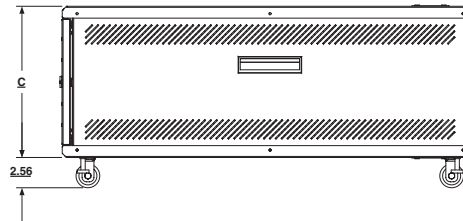

Table Top

ISOMETRIC VIEW

TOP VIEW

ISOMETRIC VIEW WITH
TOP REMOVED

LEFT SIDE VIEW

FRONT VIEW

RIGHT SIDE VIEW

BACK VIEW

SHOWN →

PART #	"A"	"B"	"C"	RACKING HEIGHT/ RACK SPACES	FINISH
TTSC051930-LVF	23.62	35.00	7.50	5.25 / 3SP (U)	PEARL WHITE OR BLACK
TTSC101930-LVF	23.62	35.00	12.75	10.5 / 6SP (U)	PEARL WHITE OR BLACK
TTSC161930-LVF	23.62	35.00	18.00	15.75 / 9SP (U)	PEARL WHITE OR BLACK
TTSC211930-LVF	23.62	35.00	23.25	21.00 / 12SP (U)	PEARL WHITE OR BLACK
TTSC261930-LVF	23.62	35.00	28.50	26.25 / 15SP (U)	PEARL WHITE OR BLACK