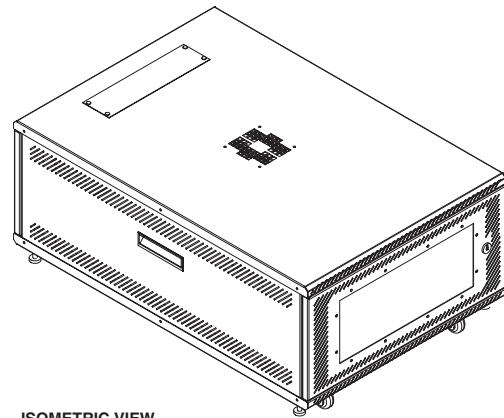

Table Top

ISOMETRIC VIEW

TOP VIEW

ISOMETRIC VIEW WITH
TOP REMOVED

LEFT SIDE VIEW

FRONT VIEW

RIGHT SIDE VIEW

BACK VIEW

SHOWN →

PART #	"A"	"B"	"C"	RACKING HEIGHT/ RACK SPACES	FINISH
TTSC051930-LVF	23.62	35.00	7.50	5.25 / 3SP (U)	PEARL WHITE OR BLACK
TTSC101930-LVF	23.62	35.00	12.75	10.5 / 6SP (U)	PEARL WHITE OR BLACK
TTSC161930-LVF	23.62	35.00	18.00	15.75 / 9SP (U)	PEARL WHITE OR BLACK
TTSC211930-LVF	23.62	35.00	23.25	21.00 / 12SP (U)	PEARL WHITE OR BLACK
TTSC261930-LVF	23.62	35.00	28.50	26.25 / 15SP (U)	PEARL WHITE OR BLACK