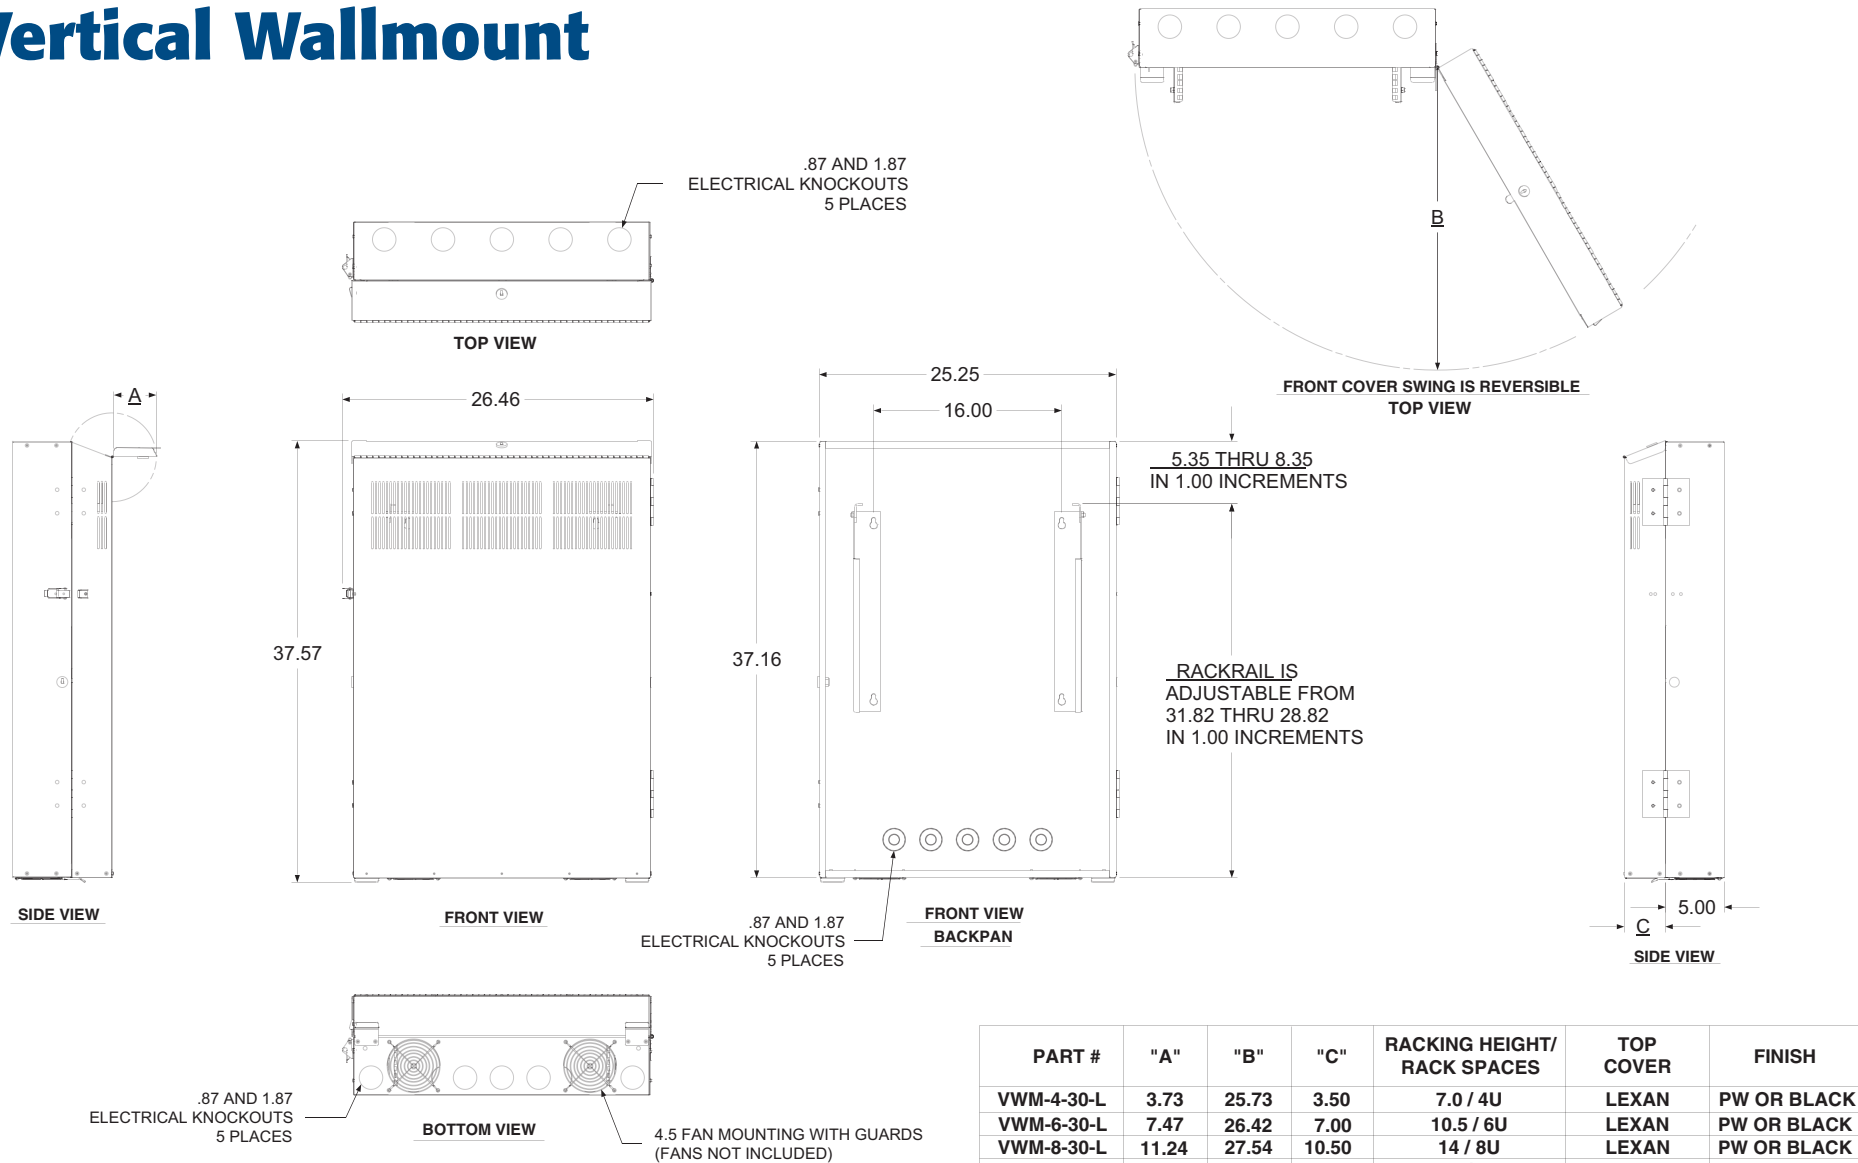

## Vertical Wallmount

ALL DIMENSIONS ARE IN INCHES UNLESS OTHERWISE NOTED

PART #	"A"	"B"	"C"	RACKING HEIGHT/ RACK SPACES	TOP COVER	FINISH
VWM-4-30-L	3.73	25.73	3.50	7.0 / 4U	LEXAN	PW OR BLACK
VWM-6-30-L	7.47	26.42	7.00	10.5 / 6U	LEXAN	PW OR BLACK
VWM-8-30-L	11.24	27.54	10.50	14 / 8U	LEXAN	PW OR BLACK
VWM-4-30-S	3.73	25.73	3.50	7.0 / 4U	SOLID STEEL	PW OR BLACK
VWM-6-30-S	7.47	26.42	7.00	10.5 / 6U	SOLID STEEL	PW OR BLACK
VWM-8-30-S	11.24	27.54	10.50	14 / 8U	SOLID STEEL	PW OR BLACK