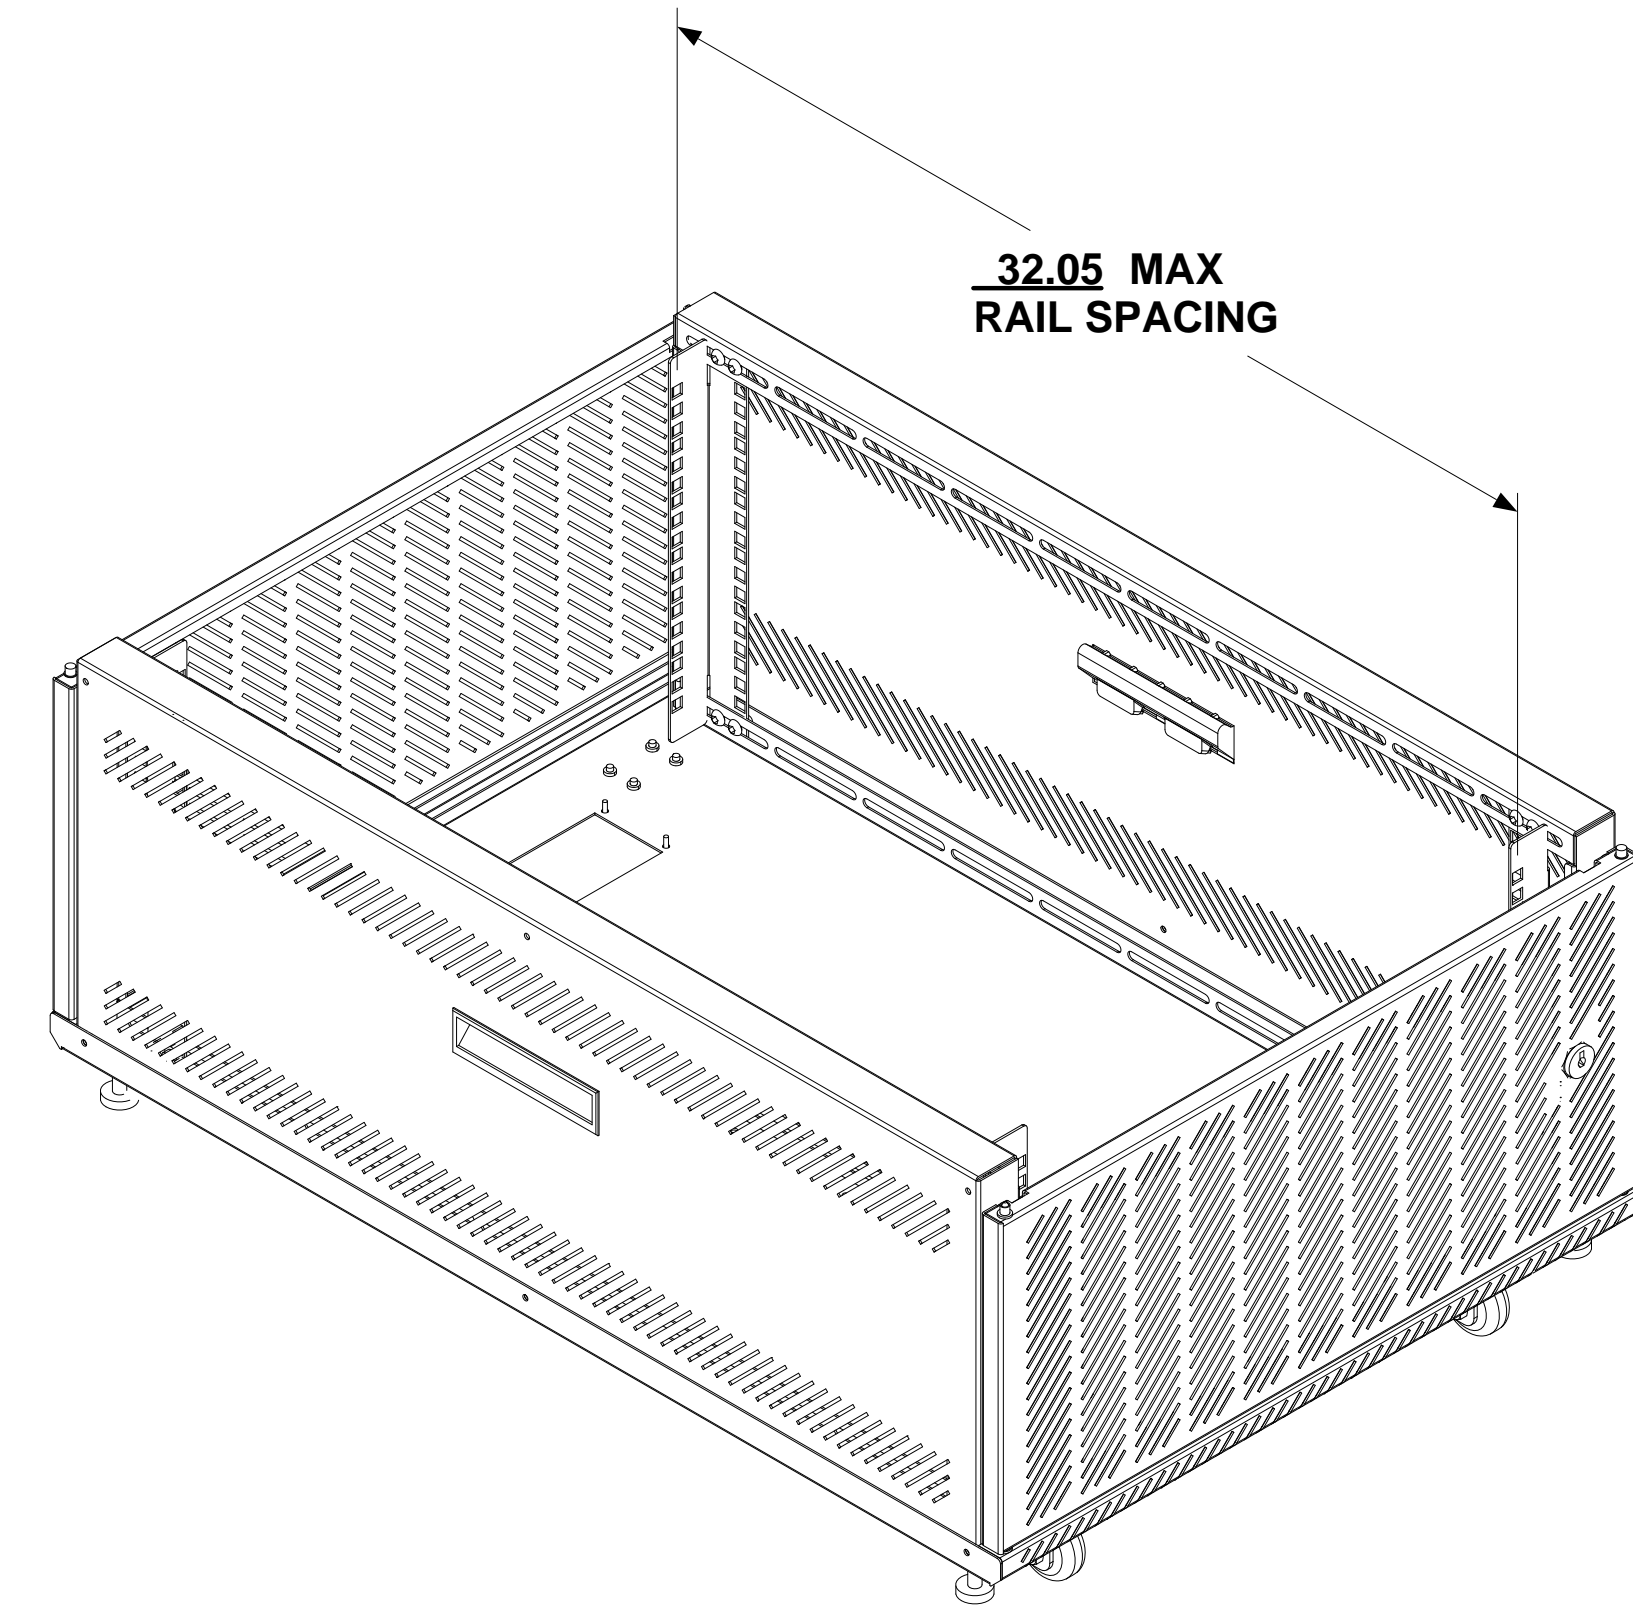

ISOMETRIC VIEW

TOP VIEW

ISOMETRIC VIEW WITH TOP REMOVED

LEFT SIDE VIEW

FRONT VIEW

RIGHT SIDE VIEW

BACK VIEW

OPTIONAL CASTERS

VENTED DOOR

SHOWN

ALL DIMENSIONS ARE IN INCHES UNLESS OTHERWISE NOTED

PART #	"A"	"B"	"C"	RACKING HEIGHT/ RACK SPACES	FINISH
TTSC033U12-DIS	23.62	35.00	7.50	5.25 / 3SP (U)	BLACK
TTSC036U12-DIS	23.62	35.00	12.75	10.5 / 6SP (U)	BLACK
TTSC039U12-DIS	23.62	35.00	18.00	15.75 / 9SP (U)	BLACK
TTSC0312U12-DIS	23.62	35.00	23.25	21.00 / 12SP (U)	BLACK
TTSC0315U12-DIS	23.62	35.00	28.50	26.25 / 15SP (U)	BLACK