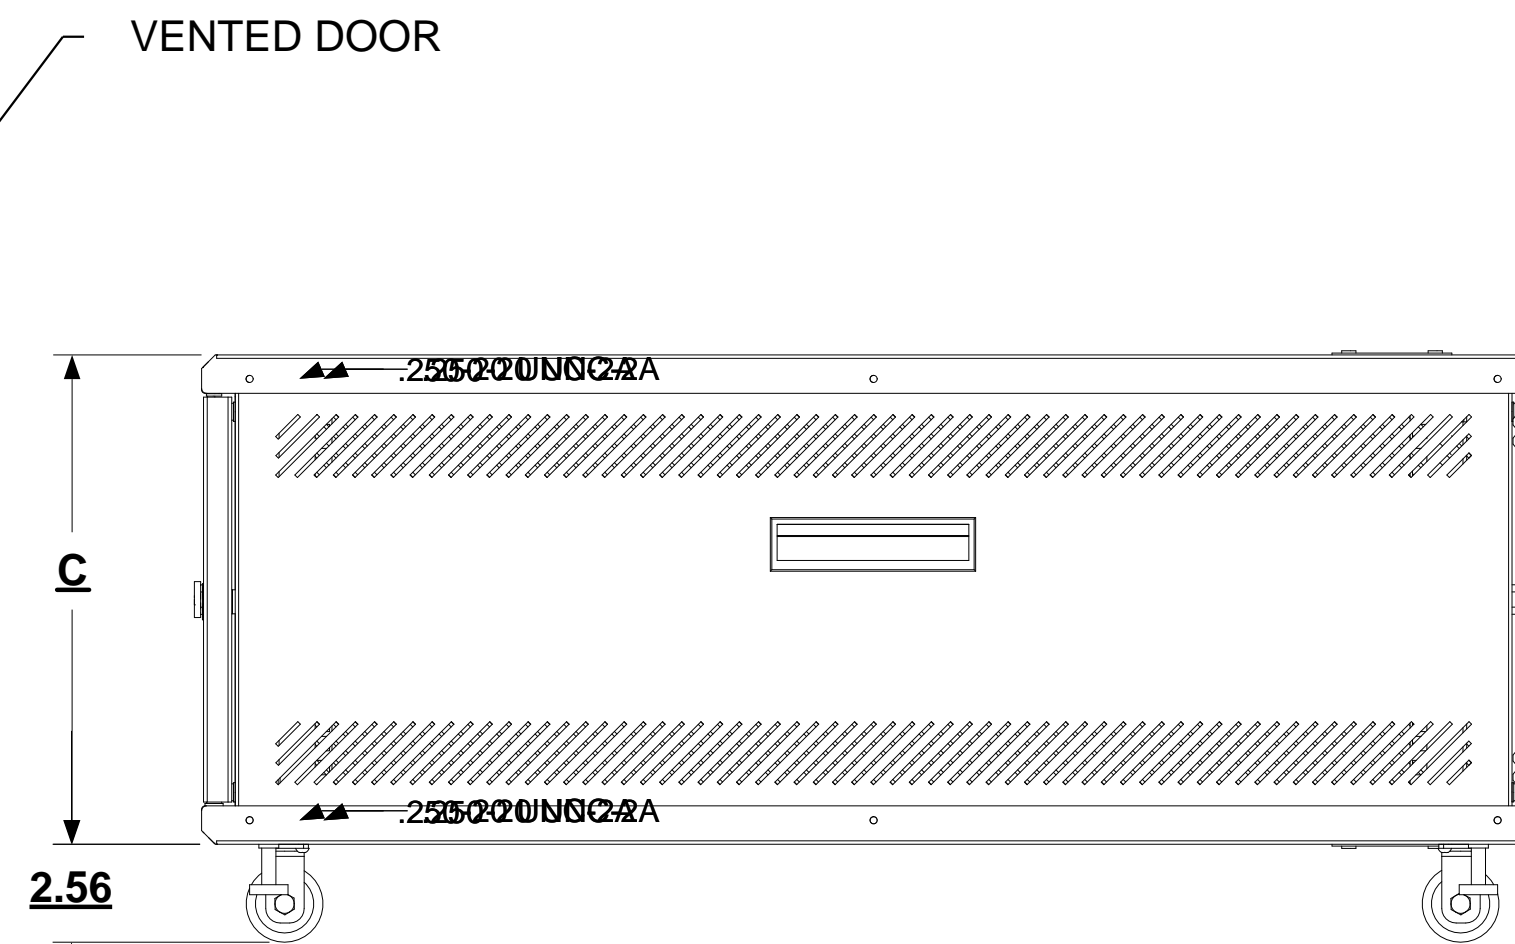

ISOMETRIC VIEW

TOP VIEW

ISOMETRIC VIEW WITH TOP REMOVED

LEFT SIDE VIEW

FRONT VIEW

RIGHT SIDE VIEW

BACK VIEW

OPTIONAL CASTERS

VENTED DOOR

SHOWN

ALL DIMENSIONS ARE IN INCHES UNLESS OTHERWISE NOTED

PART #	"A"	"B"	"C"	RACKING HEIGHT/ RACK SPACES	FINISH
TTSC033U12-DIS	23.62	35.00	7.50	5.25 / 3SP (U)	BLACK
TTSC036U12-DIS	23.62	35.00	12.75	10.5 / 6SP (U)	BLACK
TTSC039U12-DIS	23.62	35.00	18.00	15.75 / 9SP (U)	BLACK
TTSC0312U12-DIS	23.62	35.00	23.25	21.00 / 12SP (U)	BLACK
TTSC0315U12-DIS	23.62	35.00	28.50	26.25 / 15SP (U)	BLACK