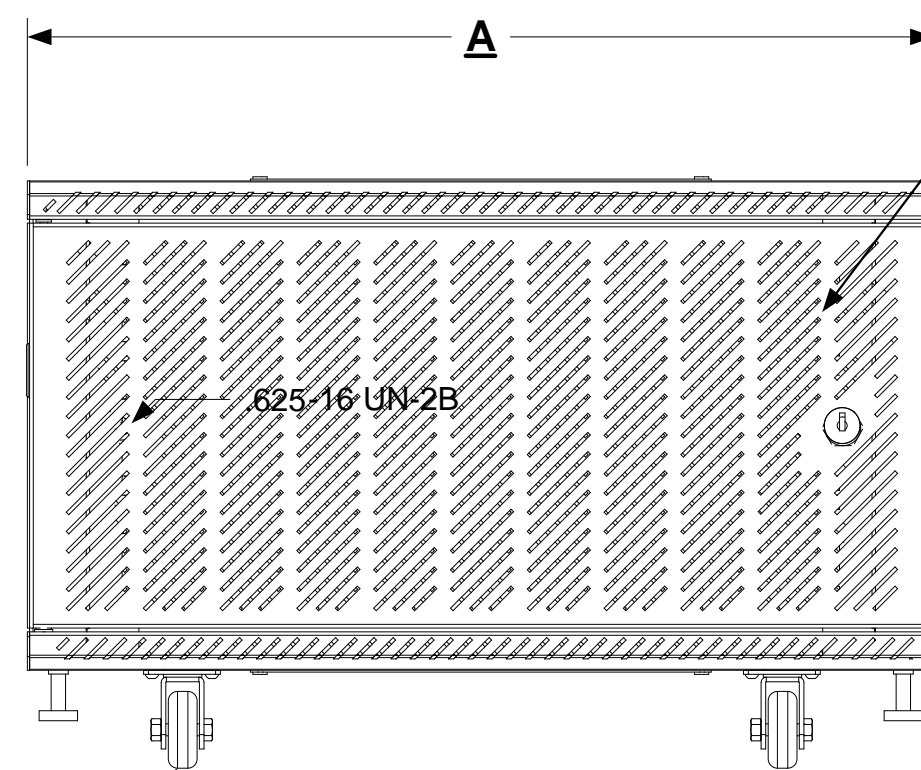

ISOMETRIC VIEW

TOP VIEW

ISOMETRIC VIEW WITH TOP REMOVED

LEFT SIDE VIEW

FRONT VIEW

RIGHT SIDE VIEW

BACK VIEW

OPTIONAL CASTERS

VENTED DOOR

SHOWN

ALL DIMENSIONS ARE IN INCHES UNLESS OTHERWISE NOTED

PART #	"A"	"B"	"C"	RACKING HEIGHT/ RACK SPACES	FINISH
TTSC033U12-DIS	23.62	35.00	7.50	5.25 / 3SP (U)	BLACK
TTSC036U12-DIS	23.62	35.00	12.75	10.5 / 6SP (U)	BLACK
TTSC039U12-DIS	23.62	35.00	18.00	15.75 / 9SP (U)	BLACK
TTSC0312U12-DIS	23.62	35.00	23.25	21.00 / 12SP (U)	BLACK
TTSC0315U12-DIS	23.62	35.00	28.50	26.25 / 15SP (U)	BLACK