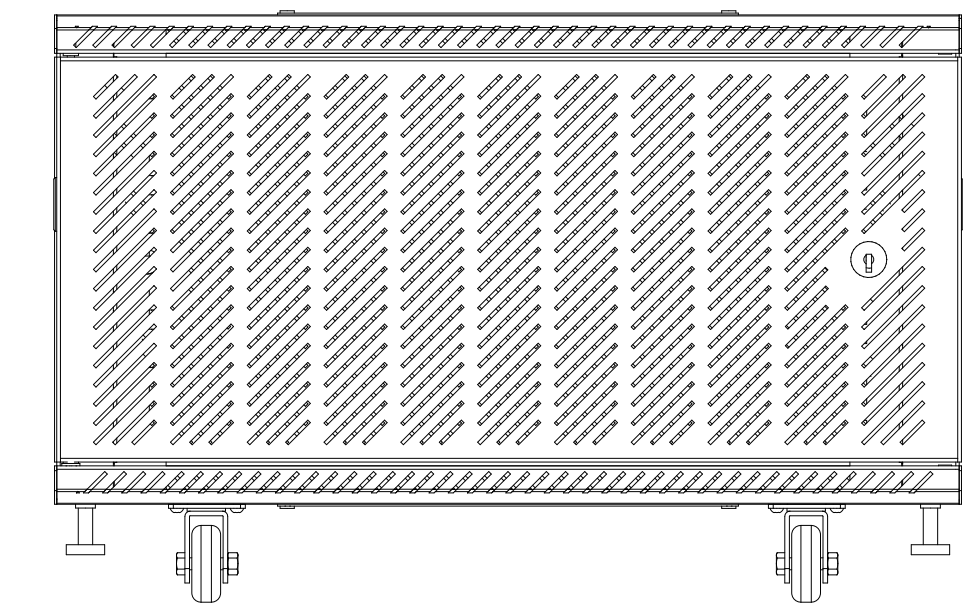

ISOMETRIC VIEW

TOP VIEW

ISOMETRIC VIEW WITH TOP REMOVED

LEFT SIDE VIEW

FRONT VIEW

RIGHT SIDE VIEW

BACK VIEW

OPTIONAL CASTERS

VENTED DOOR

SHOWN

ALL DIMENSIONS ARE IN INCHES UNLESS OTHERWISE NOTED

PART #	"A"	"B"	"C"	RACKING HEIGHT/ RACK SPACES	FINISH
TTSC033U12-DIS	23.62	35.00	7.50	5.25 / 3SP (U)	BLACK
TTSC036U12-DIS	23.62	35.00	12.75	10.5 / 6SP (U)	BLACK
TTSC039U12-DIS	23.62	35.00	18.00	15.75 / 9SP (U)	BLACK
TTSC0312U12-DIS	23.62	35.00	23.25	21.00 / 12SP (U)	BLACK
TTSC0315U12-DIS	23.62	35.00	28.50	26.25 / 15SP (U)	BLACK